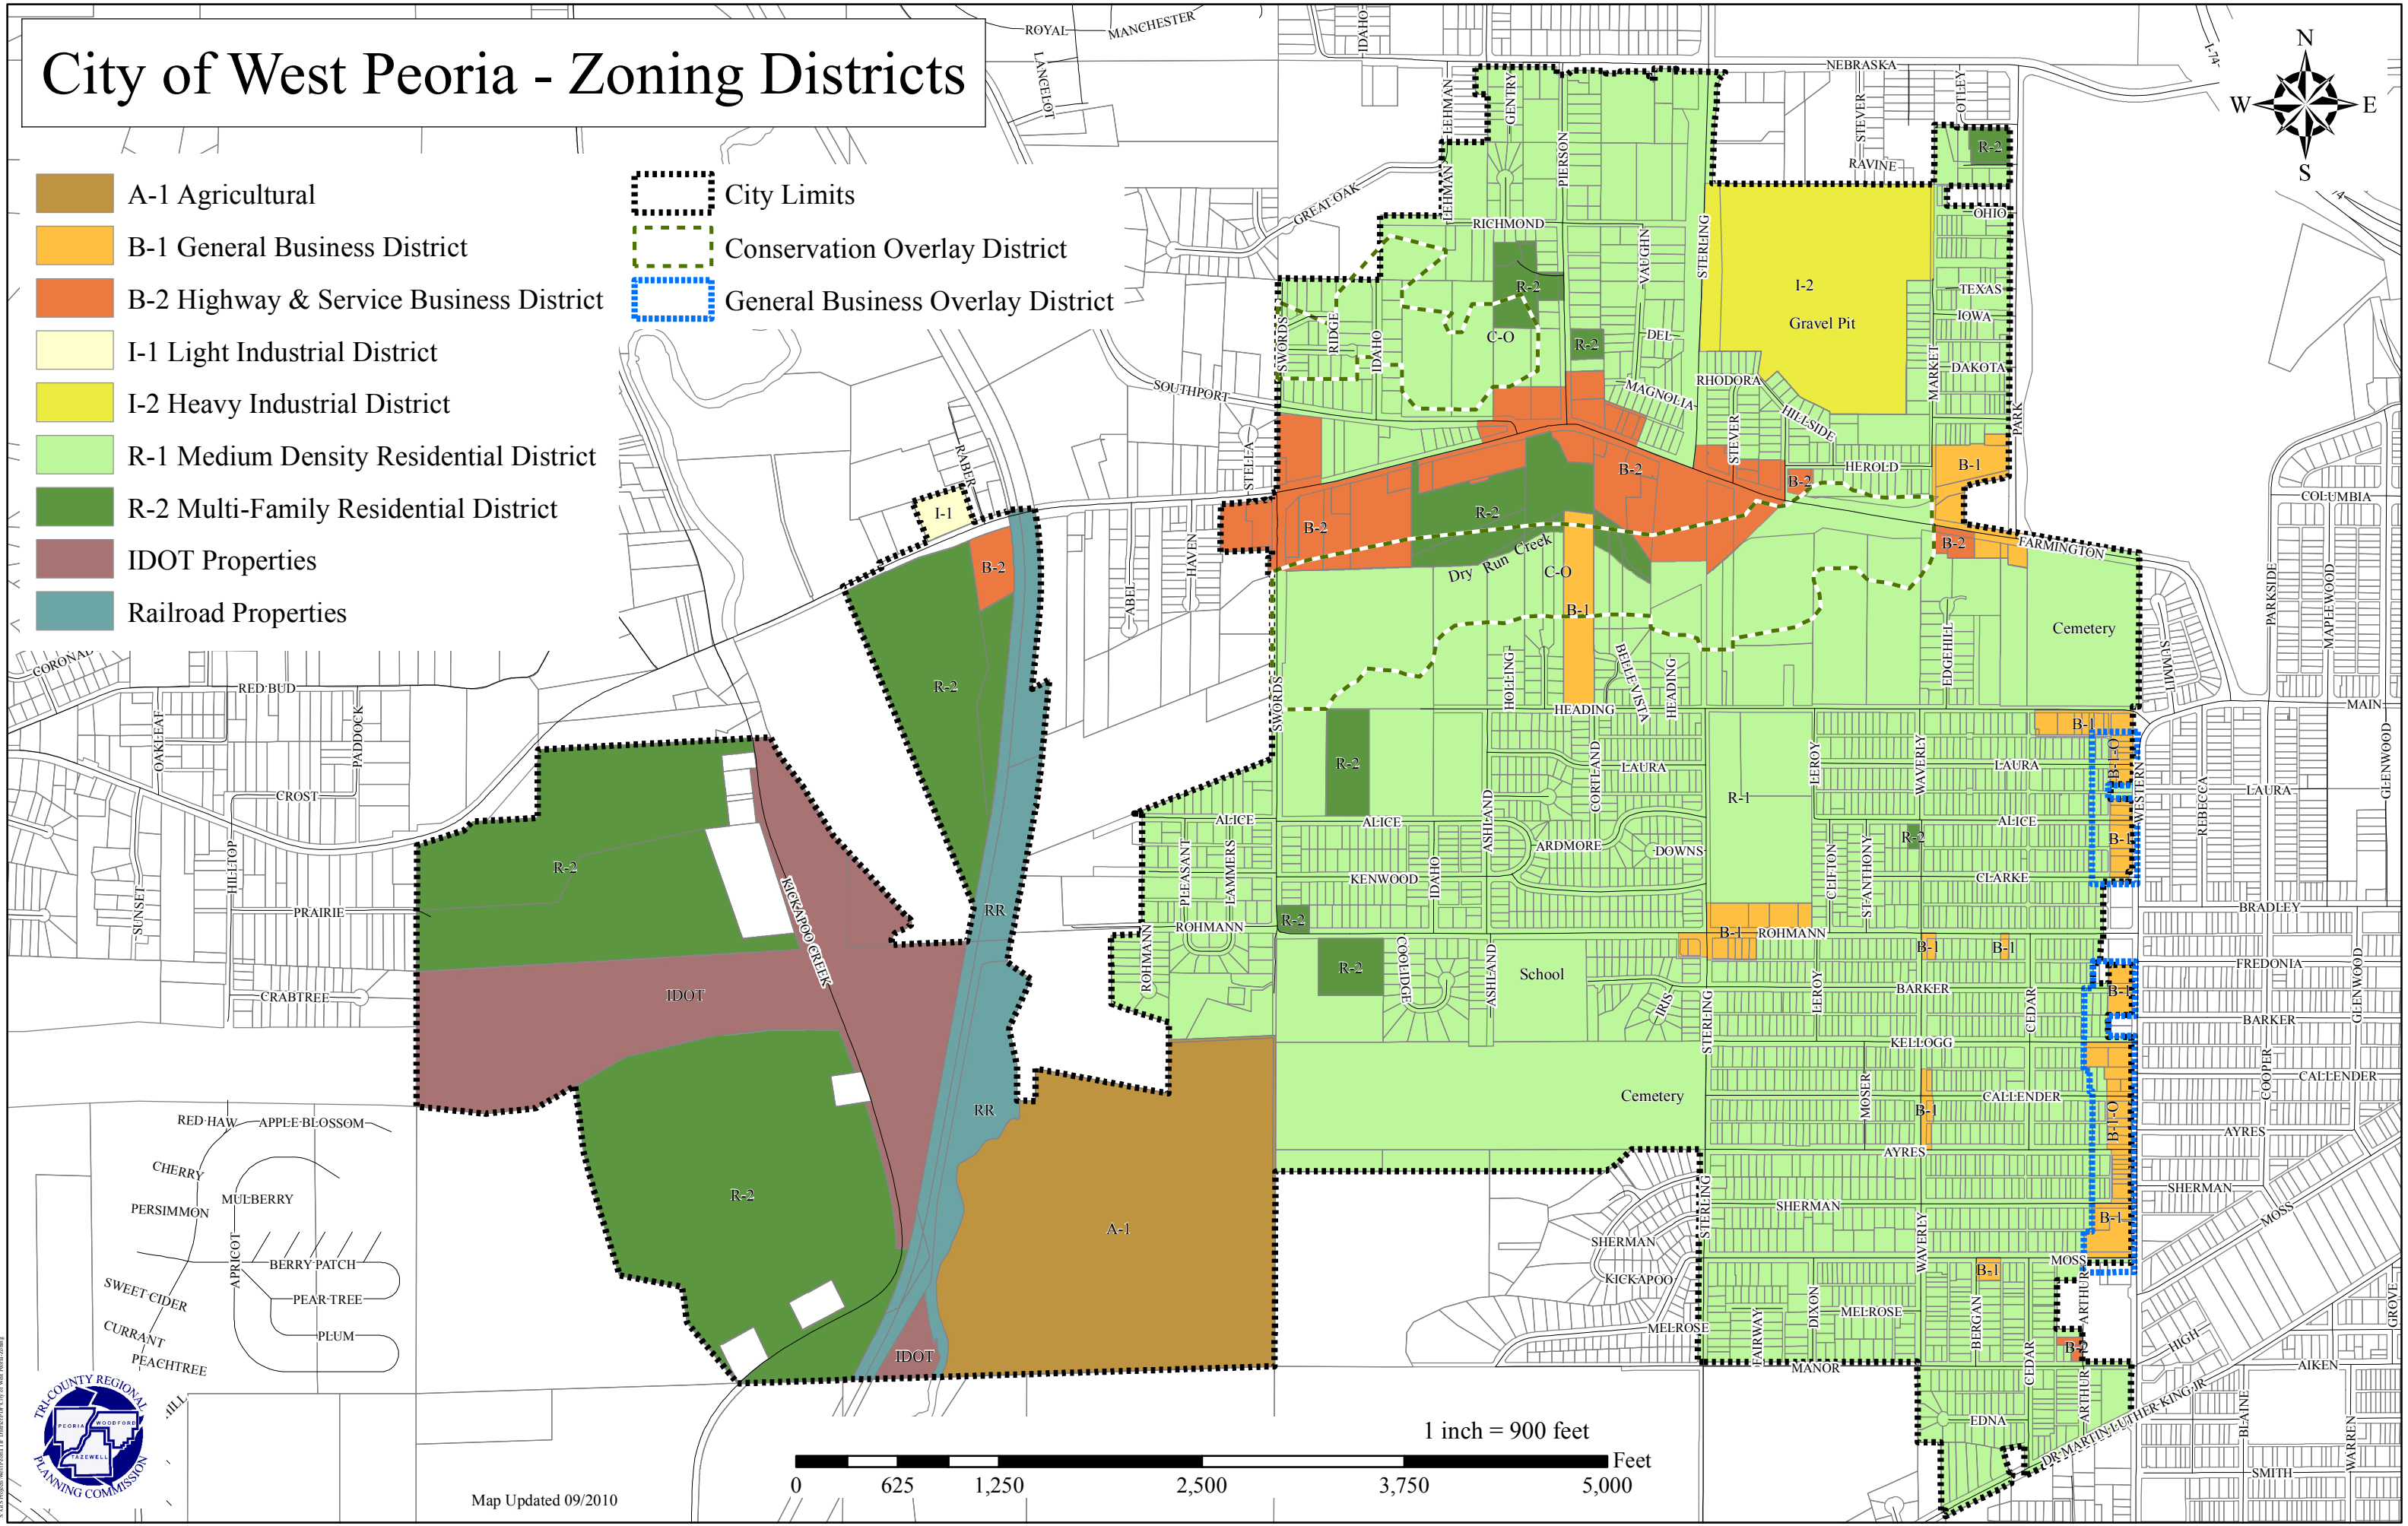

City of West Peoria - Zoning Districts

- A-1 Agricultural
- B-1 General Business District
- B-2 Highway & Service Business District
- I-1 Light Industrial District
- I-2 Heavy Industrial District
- R-1 Medium Density Residential District
- R-2 Multi-Family Residential District
- IDOT Properties
- Railroad Properties

- City Limits
- Conservation Overlay District
- General Business Overlay District

Map Updated 09/2010